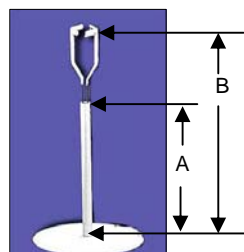

PATE's (Buckram)	2.00"	\$ 1.60
	2.25"	\$ 1.70
	2.75"	\$ 1.70
	3.00"	\$ 1.80
	3.50"	\$ 1.90
	4.00"	\$ 1.90
	5.00"	\$ 2.10

PLASTIC NECK HOOK	small	\$ 0.70
	medium	\$ 0.80
	large	\$ 0.80

SCREWGLE	10mm	\$ 0.90
	12mm	\$ 1.00
	15mm	\$ 1.10
	16mm	\$ 1.10
	17mm	\$ 1.25
	20mm	\$ 1.25
	25mm	\$ 1.25
	28mm	\$ 1.50
	30mm	\$ 1.75
	36mm	\$ 1.75
	40mm	\$ 2.00

SHOULDER PLATE CONN.	25mm	\$ 2.25
	30mm	\$ 2.50
	35mm	\$ 2.75
	40mm	\$ 3.00

STANDS			
Saddle	Small	A = 4.75", B = 6.50" & extends to 9"	\$ 9.00
	Medium	A = 6.50", B = 9.25" & extends to 13"	\$ 11.15
	Large	A = 8.00", B = 10.75" & extends to 15"	\$ 15.00