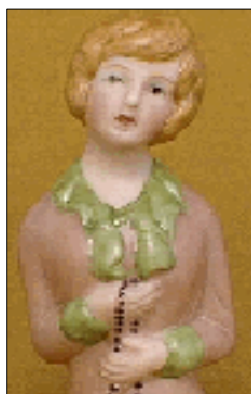

SFGW for Half Dolls

Clara

Deborah

Eleanor

Ellen

Elsie

Iris

Jean

Lady Madeline
11cm

Crossed Half
Legs

Example of
half doll made
into a pin
cushion