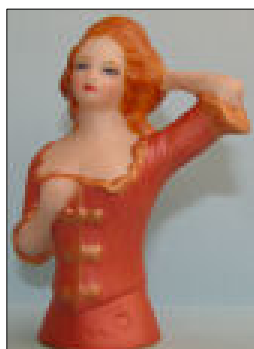

SFGW for Half Dolls

Clara

Deborah

Eleanor

Ellen

Elsie

Iris

Jean

Lady Madeline
11cm

Crossed Half
Legs

Example of
half doll made
into a pin
cushion